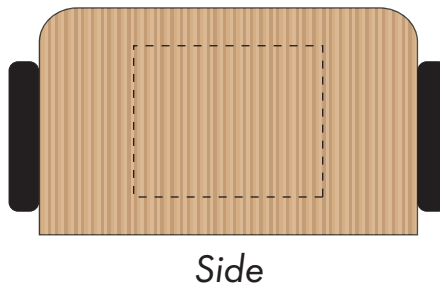

Your Ref:	Quantity:	Product Code: MG7273
Our Ref:	Version: 1	Product Colour: WHITE

PRINTING CONCERNS:**PRODUCT INFO:**

- Logos will be directly opposite
- Logos will NOT be directly opposite

We stock this item in the following colours

**PANTONE REFERENCE(S)**

- Engraving

ARTWORK SCALE 100%

Product Image for visualisation
- colours may vary

The dashed line is to demonstrate print area and will not appear on your printed item

PLEASE NOTE:

To proceed, please approve visual via the online system.

ARTWORK SCALE 100%
Lid top engraving area: 40mm dia

ARTWORK SCALE 100%
Lid side engraving area: 25mm x 20mm